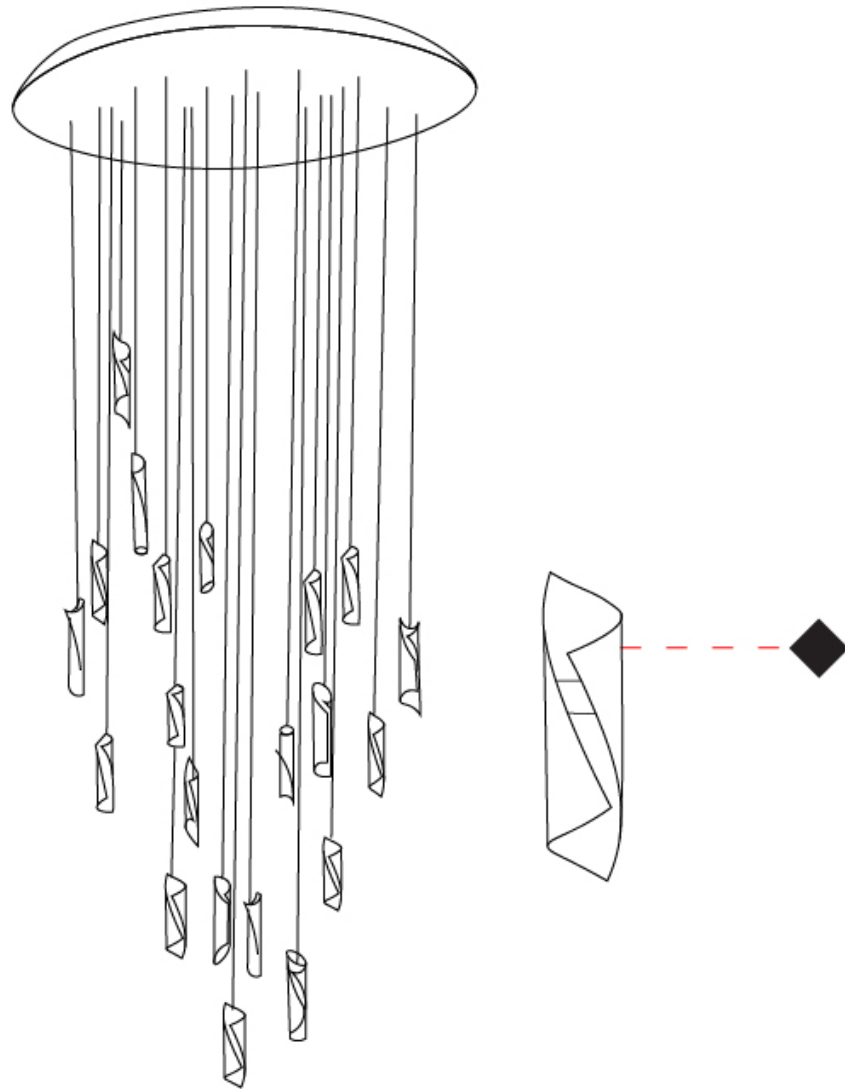

HUE 20 SUSPENSION

D131004-

PROJECT _____

TYPE _____

SPECIFIER _____

QUANTITY _____

DATE _____

D