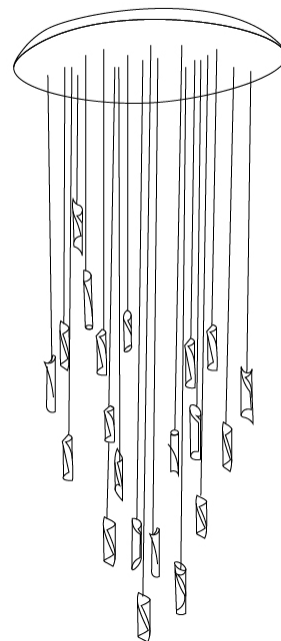

160mm 6 ⁵/₁₆"

Ø36mm
1 ⁷/₁₆"