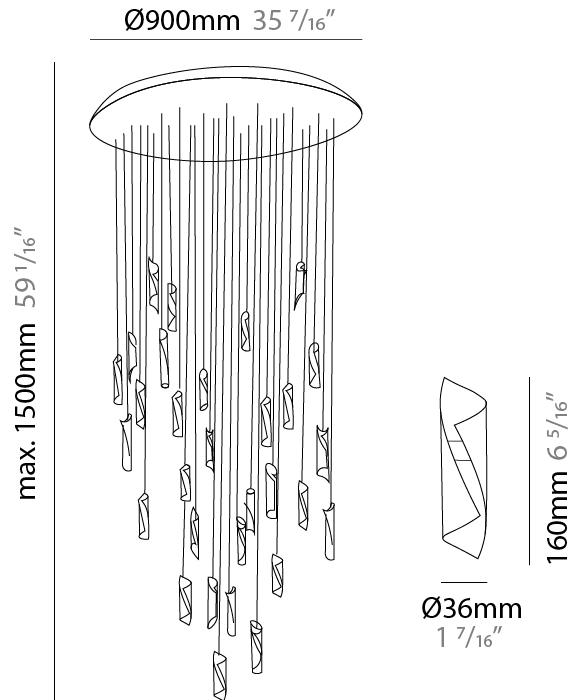

HUE 30 SUSPENSION

D131005- _____
base number

1. To build a product code in our configurator select the specify button on the base model # product page
2. To build a manual product code on this datasheet choose from the options listed below in blue font and add the suffix to the base model #

GENERAL

Series: HUE
Subseries: Hue 30
Brand: Knikerboker
Division: Design
Mounting Type: Suspension
Mounting Location: Ceiling
Subcategory: Ambient

PHYSICAL

Shape: Abstract
Diameter (mm): 900
Diameter (in): 35 7/16
Height (mm): 160
Height (in): 6 5/16
Max. Overall Height (mm): 1500
Max. Overall Height (in): 59 1/16
Light Distribution: Direct / Indirect
Fixture Finish: EWH / EBK / MAN / COF / PRD / SLF / GLF / CLF / BRL / EWS / EWG / EWC / EWR / EBS / EBG / EBC / EBC / EBB / MAS / MAD / MAC / MAB / COS / CGO / CCL / CBL / PRS / PRG / PRC / PRB
Fixture Material: Metal
Cable Details: Silicon Coaxial Cable

ELECTRICAL

Lamp Type: LED
Total Output Wattage (W): 45
Dimming: Phase Dimming (120Vac Only)
Driver Included: Yes
Driver Location: Integrated
Driver Type: Constant Current - Universal
Driver Class: Class 2
Input Voltage (V): 120 - 277
Constant Current (MA): 350
Upon Request: Phase dimming @120Vac only / Non-dimming 277Vac

LED

Number of LEDs: 30
Color Temperature (°K): 3000
Max. Delivered Lumen (lm): 4500
CRI: >80 CRI
Lamp Life (hrs): 50000

OPTICAL

RATINGS AND CERTIFICATIONS

Certified By: Certified for North American Standards
IP rating: IP20